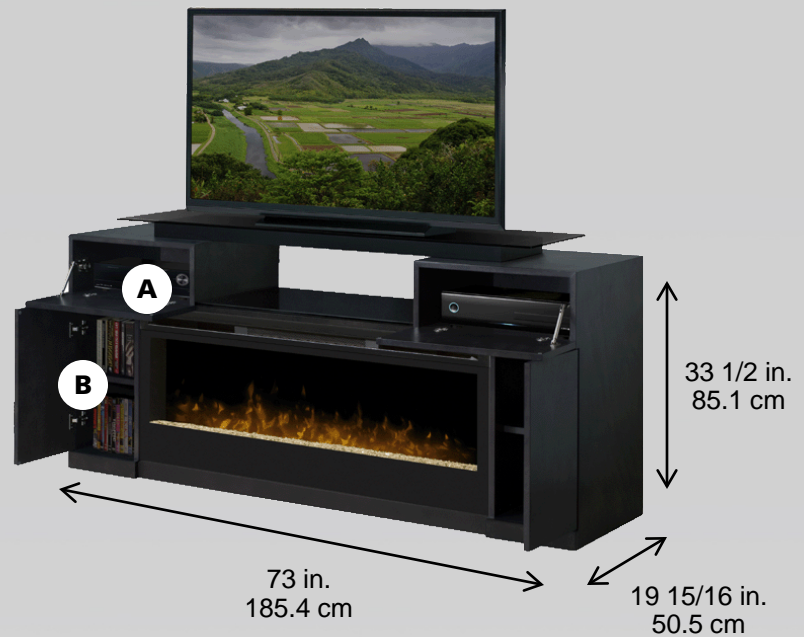

Concord Electric Fireplace

GDS50-1243S

Media Console

The Concord is a sophisticated entertainment center that showcases the BLF50 fireplace in a unique way. The Concord includes open and closed storage, providing ample storage for electronic components and a bridge supported glass top to elevate the video display. The warm grey finish provides a perfect complement to today's high tech audio/visual equipment.

Elevated glass top

Media storage

Component storage

Firebox

- Patented electric flame technology
- Flame bed made from glass pieces that are colored and silvered on one side
- Light shines and reflects off the randomly-sized glass pieces creating an effect that is as alluring as it is contemporary.
- Operates with flame only or flame and heat
- Built-in manual switches – main on/off, low heat (600 Watts), high heat (1200 Watts).
- 120 Volts / 1,230 Watts / 4,198 BTU

Component Storage	Inches			cm		
	W	H	D	W	H	D
A – Top shelf	19.2	7	18.7	48.8	17.8	47.5
B - Side shelves*	9.8	19.3	18.7	24.9	43	47.5

*One adjustable dividers

Includes on / off remote control

No carbon monoxide or emissions, glass stays cool-to-touch

TV and accessories not included

Model #	Description	lbs/kg	UPC	Wty. †	Carton Dimensions (W x H x D)		Cube	
					Inches	cm	ft ³	m ³
GDS25-1243S	Grey fireplace package with BLF50 electric firebox.							
	Package consists of three cartons:							
	BLF50 – 50" electric firebox	80 / 36.3	781052 061149	2 yr.	54.7 x 12.5 x 22	139 x 32 x 56	8.7	0.25
	DM50-1243SC-C- Mantel	TBD	TBD		54.1 x 30.7 x 27.8	137.4 x 78 x 70.6	15.2	0.35
	DM50-1243SC-G – Glass top	TBD	TBD		63.7 x 21.9 x 4.25	161.8 x 55.6 x 10.8	13.7	0.30