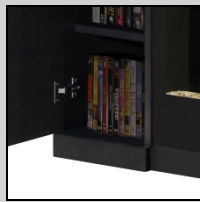

Concord Electric Fireplace

GDS50-1243S

Media Console

The Concord is a sophisticated entertainment center that showcases the BLF50 fireplace in a unique way. The Concord includes open and closed storage, providing ample storage for electronic components and a bridge supported glass top to elevate the video display. The warm grey finish provides a perfect complement to today's high tech audio/visual equipment.

Elevated glass top

Media storage

Component storage

Firebox

- Patented electric flame technology
- Flame bed made from glass pieces that are colored and silvered on one side
- Light shines and reflects off the randomly-sized glass pieces creating an effect that is as alluring as it is contemporary.
- Operates with flame only or flame and heat
- Built-in manual switches – main on/off, low heat (600 Watts), high heat (1200 Watts).
- 120 Volts / 1,230 Watts / 4,198 BTU