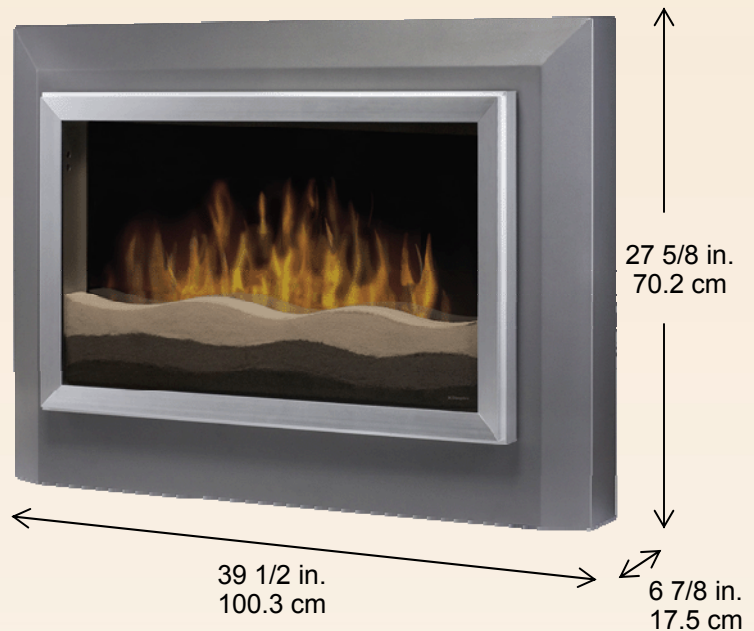

Sahara Wall-mount Electric Fireplace

EWF-SS

Surround

With its widescreen aspect ratio and clean, uncomplicated design, the Sahara fireplace makes a seamless addition to any modern space with its sleek gun-metal finish and stepped aluminum trim detail.

Firebox

- Patented, life-like flame effect
- On-demand heat with thermostat control warms a room or area of up to 400 sq. ft.
- Flame operates with or without heat
- 2¢ / hour with flame only
7¢ / hour with flame and heat*
- 120 Volts / 1,400 Watts / 4,780 BTU

Includes on / off remote control

No carbon monoxide or emissions, glass stays cool-to-touch

Model #	Description	lbs / kg	UPC	Wty.	Carton Dimensions (W x H x D)		Cube	
					Inches	cm	ft ³	m ³
EWF-SS	Wall-mount electric fireplace in gun metal finish. Ships in one carton.	68 / 31.1	781052 051881	1 yr.	41.9 x 30.3 x 9.8	106.5 x 77 x 24.8	7.2	0.2