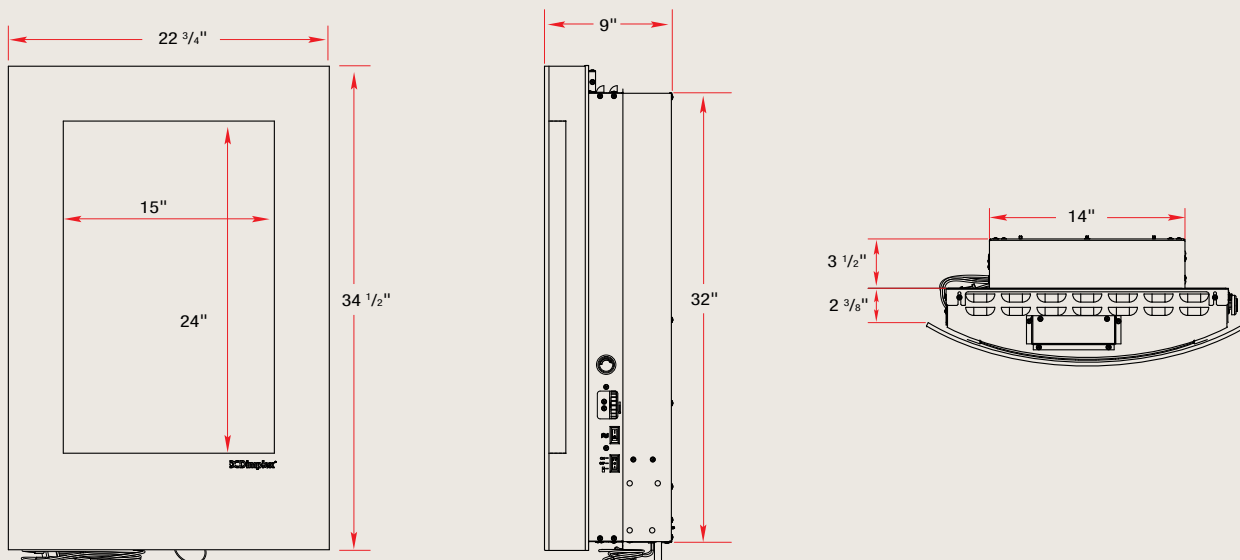

Product Description

- Recessed or surface mount design complements any room.
- Includes black pebble flame bed – can be customized with your choice of decorative fill.
- Convex-shaped, tempered glass for a contemporary and seamless look.
- Adjustable interior light control.
- Designed to recess between 16" O.C. 2" x 4" studs for a low-profile look.
- 1,200 watt thermostat-controlled heater.
- Flame operates with or without heat for year round comfort.
- 120V operation with removable plug kit for hard-wire applications.
- Includes on/off remote control.
- Dimensions 22 3/4" W x 34 1/2" H x 9" D

Specifications

Model	Description	Weight (lb/kg)
VCX1525	Convex profile, black.	50 / 22.7

Dimensions

Protected by one or more of the following patents: U.S. Patents: 6,050,011, 6,269,567, 6,190,019, 6,564,485, 5,642,580, 6,615,519, 6,363,636, 6,047,489, 6,718,665, 6,350,498, 6,162,047, 6,385,881, 7,134,229, D514,677, 7,162,820, 7,194,830, 7,457,533, 7,373,743. Canadian Patents: 2,175,442, 2,310,367, 2,310,073, 2,204,106, 2,310,362, 2,310,414, 2,262,338, 2,321,716, 2,299,927, 105175, 2,357,182, 2,379,252. Other patents pending.