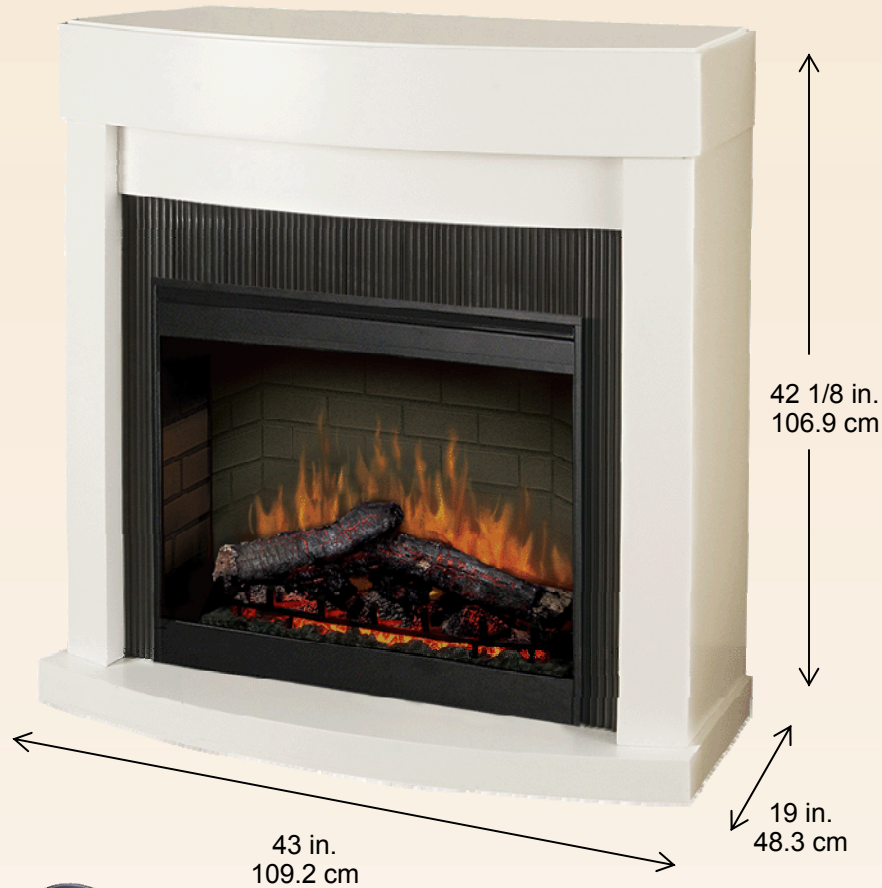

Bianca Electric Fireplace

SMP-125-W-ST

Mantel

Simplicity meets contemporary flair in a crisp white finish with pleated surround. The perfect way to add personality to a modern, minimalist décor.

Carved details

Pleated surround

Curved hearth

Firebox

- 26" self-trimming electric firebox
- Patented, life-like flame effect
- Inner glow logs molded from wood logs for incredible realism
- On-demand heat with thermostat control warms a room or area of up to 400 sq. ft.
- Interior light and flame speed control
- Flame operates with or without heat
- 3¢ / hour with flame only
8¢ / hour with flame and heat*
- 120 Volts / 1,440 Watts / 4,915 BTU

Includes on / off remote control

No carbon monoxide or emissions, glass stays cool-to-touch

Model #	Description	lbs / kg	UPC	Wty.	Carton Dimensions (W x H x D)		Cube		
					Inches	cm	ft ³	m ³	
SMP-125-W-ST	White fireplace package with 26" self-trimming electric firebox.								
Package consists of two cartons:	DF2608 – 26" electric firebox	48 / 21.8	781052 052161	2 yr.	31.6 x 26.2 x 12.4	80.4 x 66.5 x 31.5	5.9	0.17	
	SSE-W-1251 – Mantel	114 / 51.8	781052 045385	1 yr.	22.5 x 15 x 46	57.2 x 38.1 x 116.8	9.0	0.25	